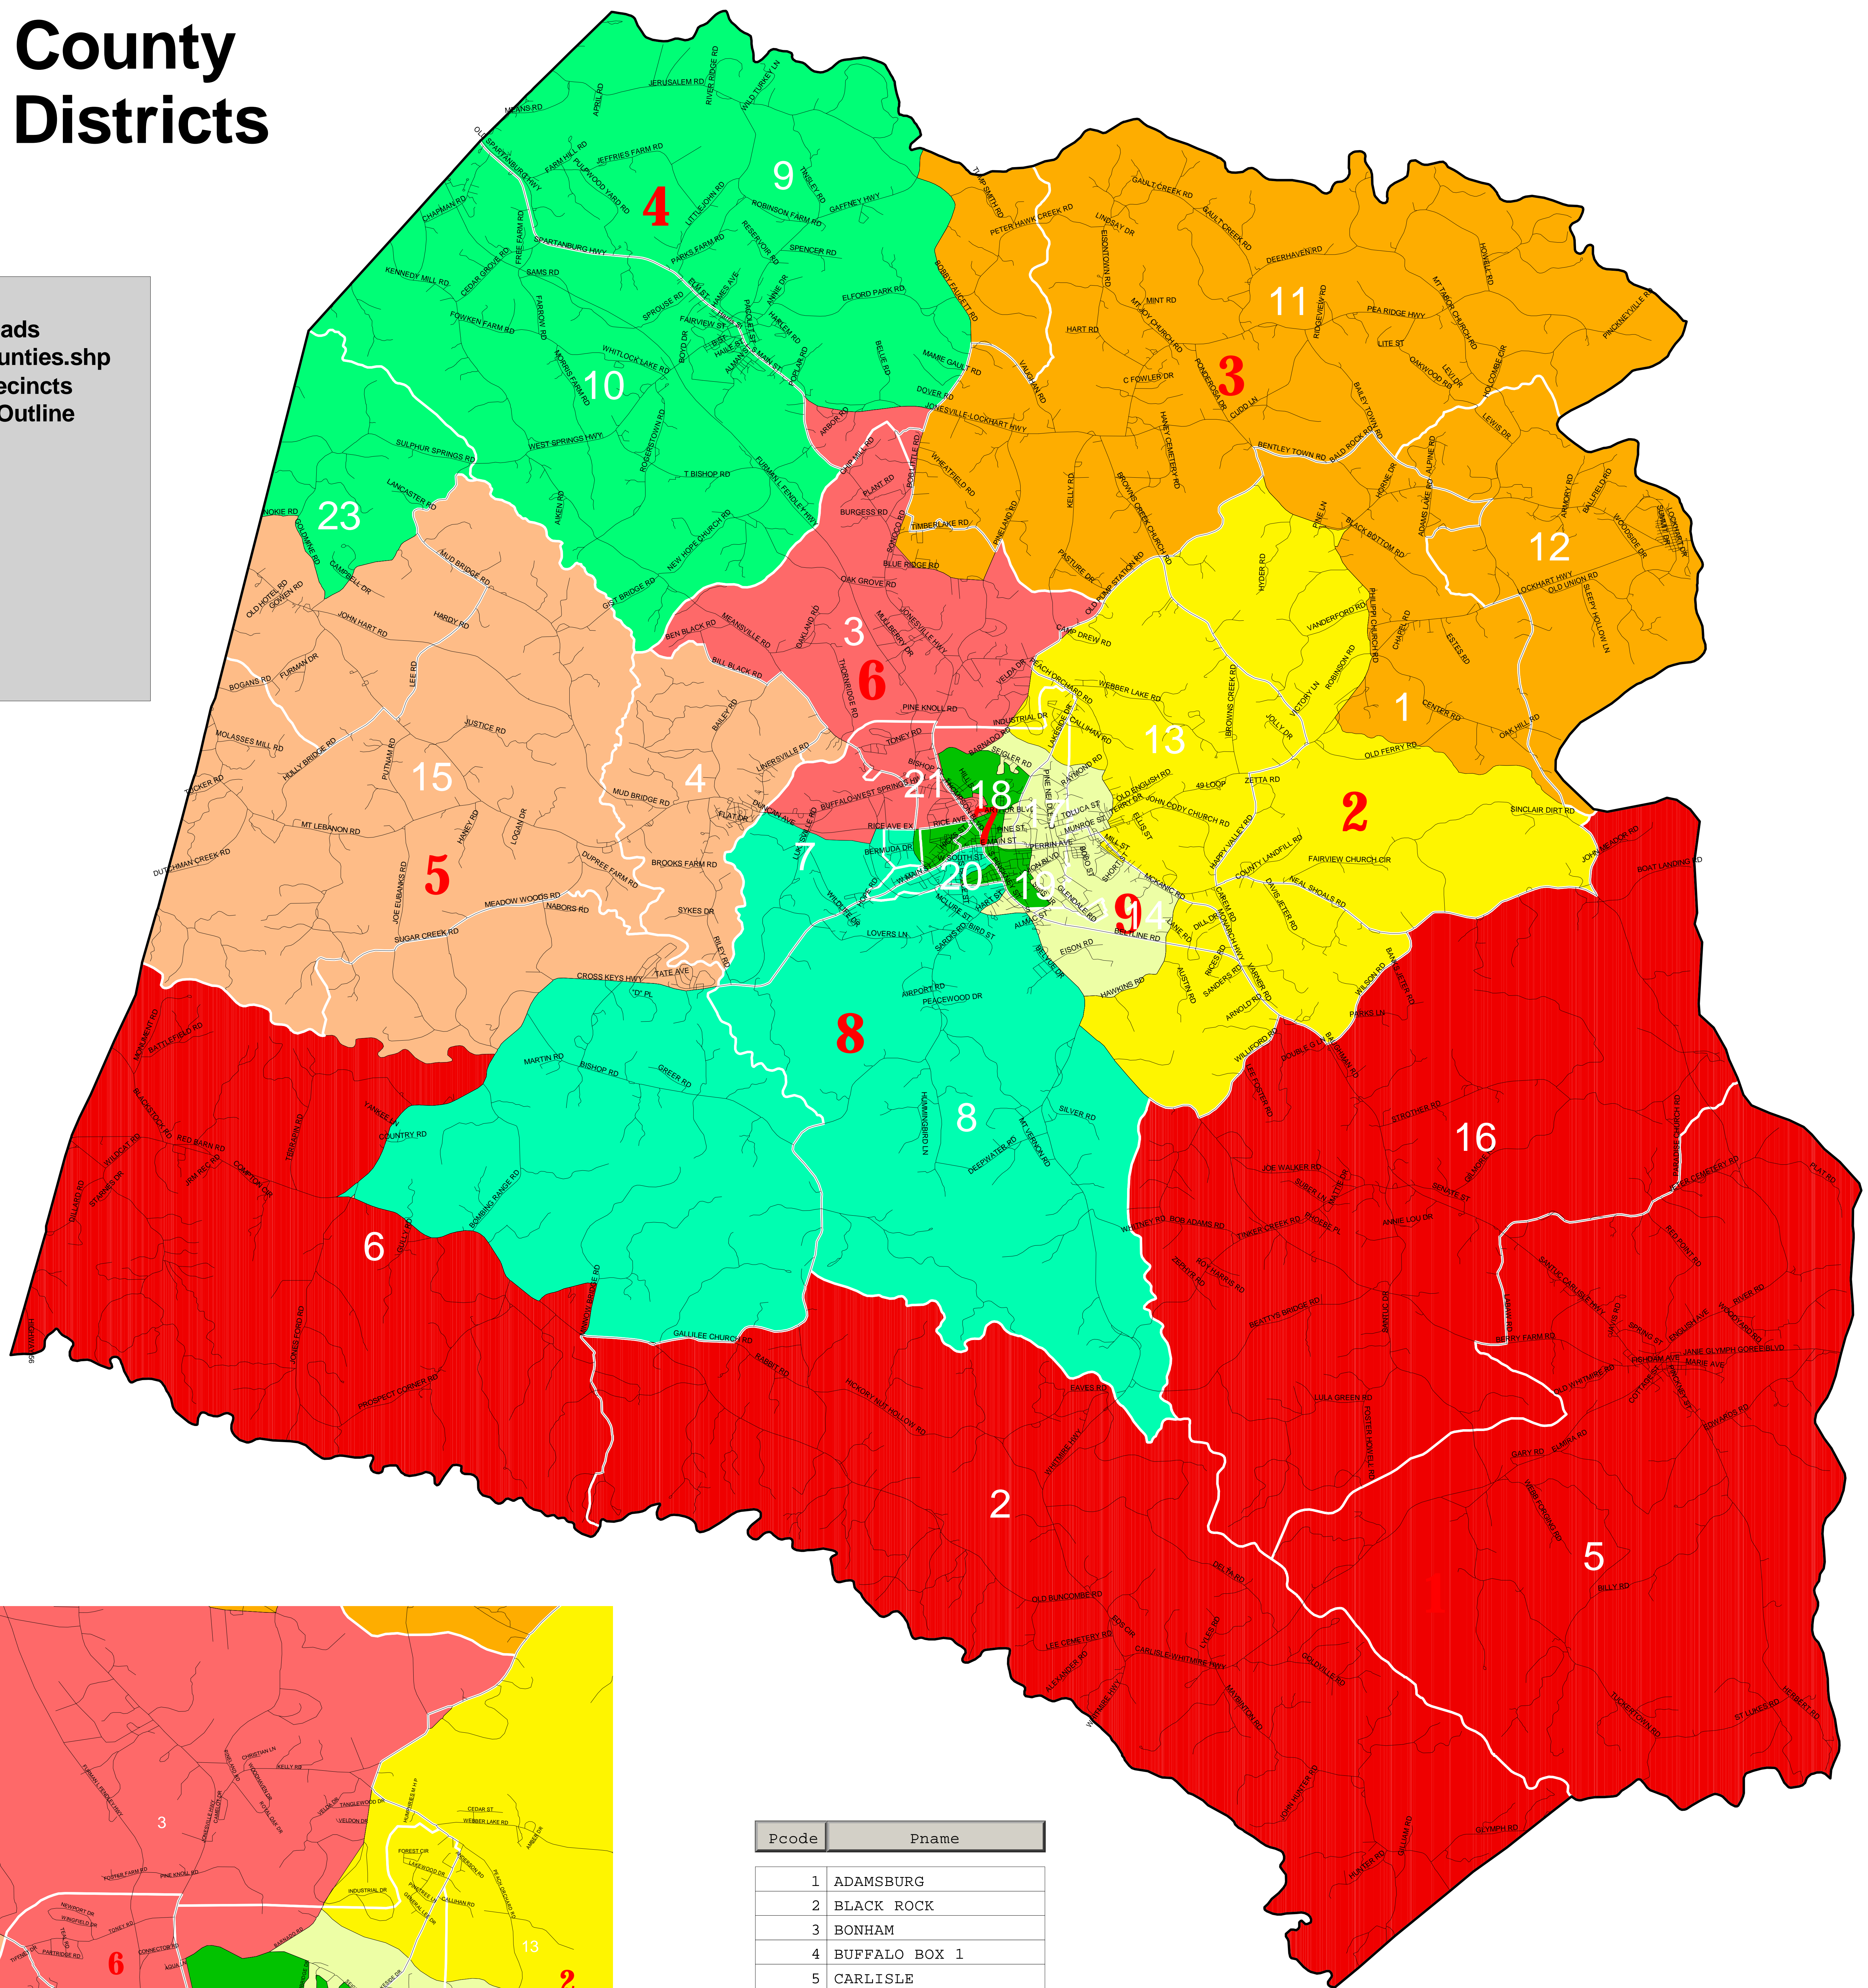

Union County School Districts

Pcode	Pname
1	ADAMSBURG
2	BLACK ROCK
3	BONHAM
4	BUFFALO BOX 1
5	CARLISLE
6	CROSS KEYS
7	EAST BUFFALO
8	EXCELSIOR
9	JONESVILLE BOX 1
10	JONESVILLE BOX 2
11	VERMONT