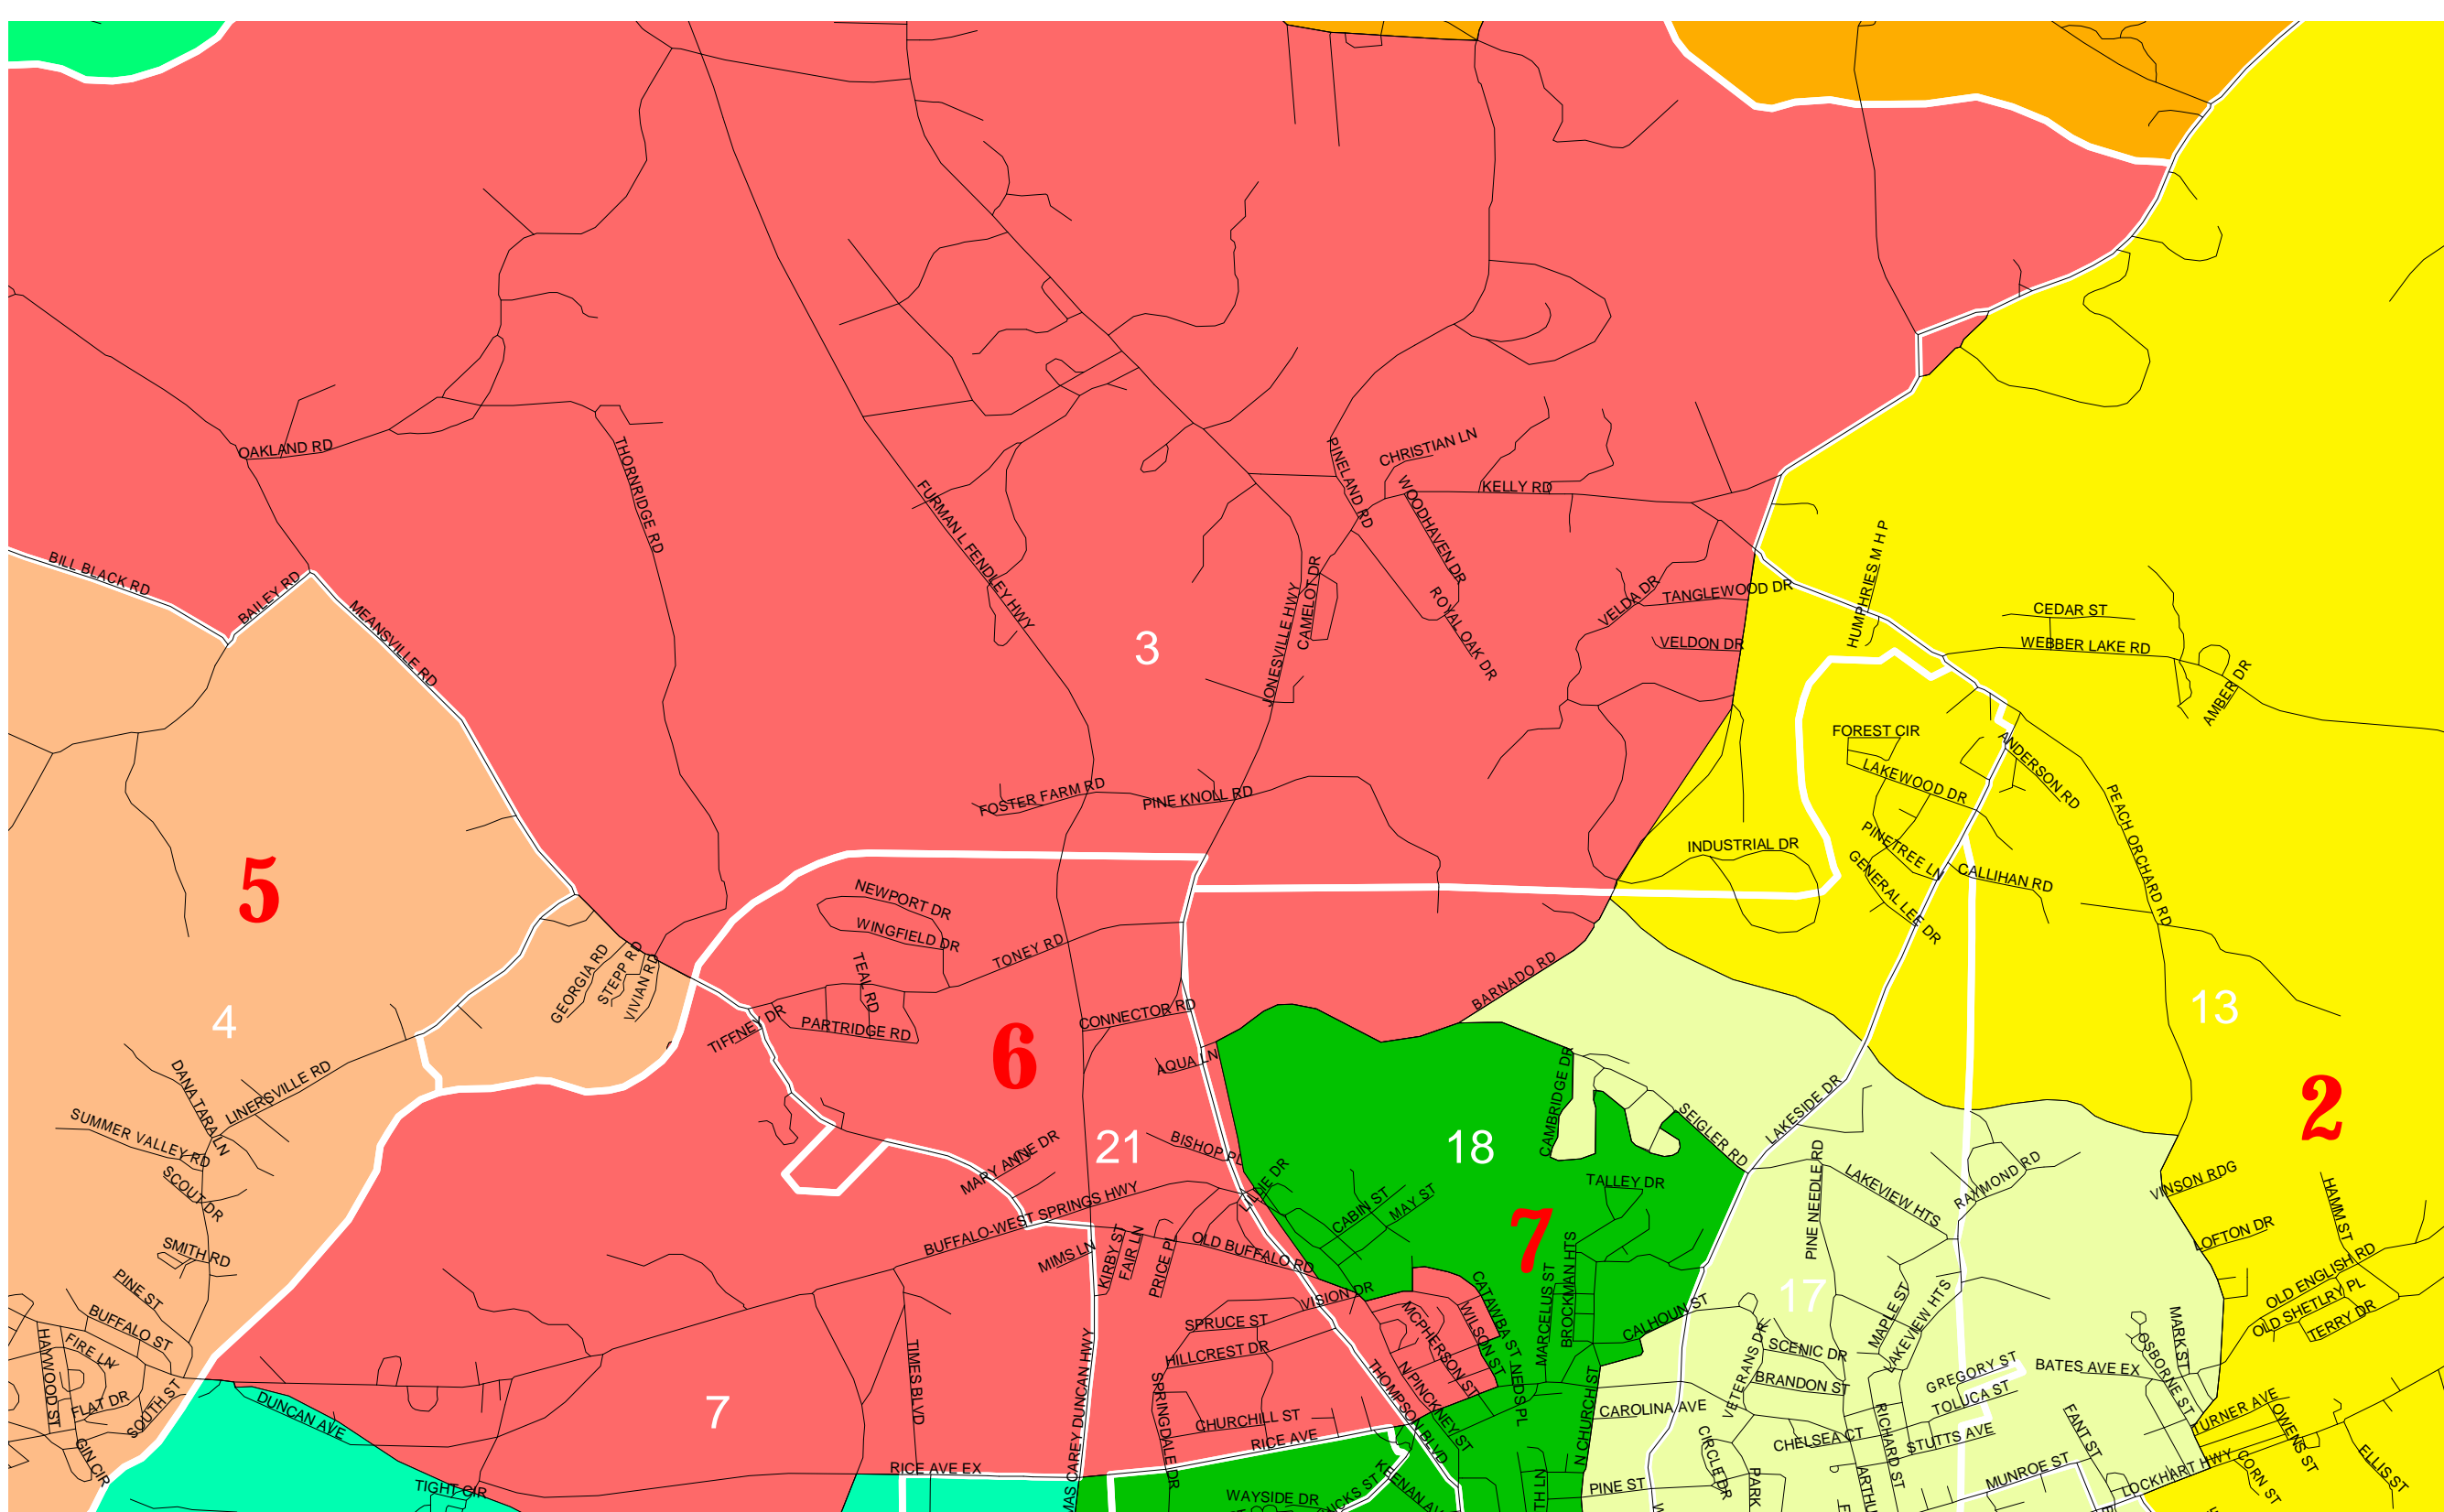

Union County School Districts

Pcode	Pname
1	ADAMSBURG
2	BLACK ROCK
3	BONHAM
4	BUFFALO BOX 1
5	CARLISLE
6	CROSS KEYS
7	EAST BUFFALO
8	EXCELSIOR
9	JONESVILLE BOX 1
10	JONESVILLE BOX 2
11	VERMONT