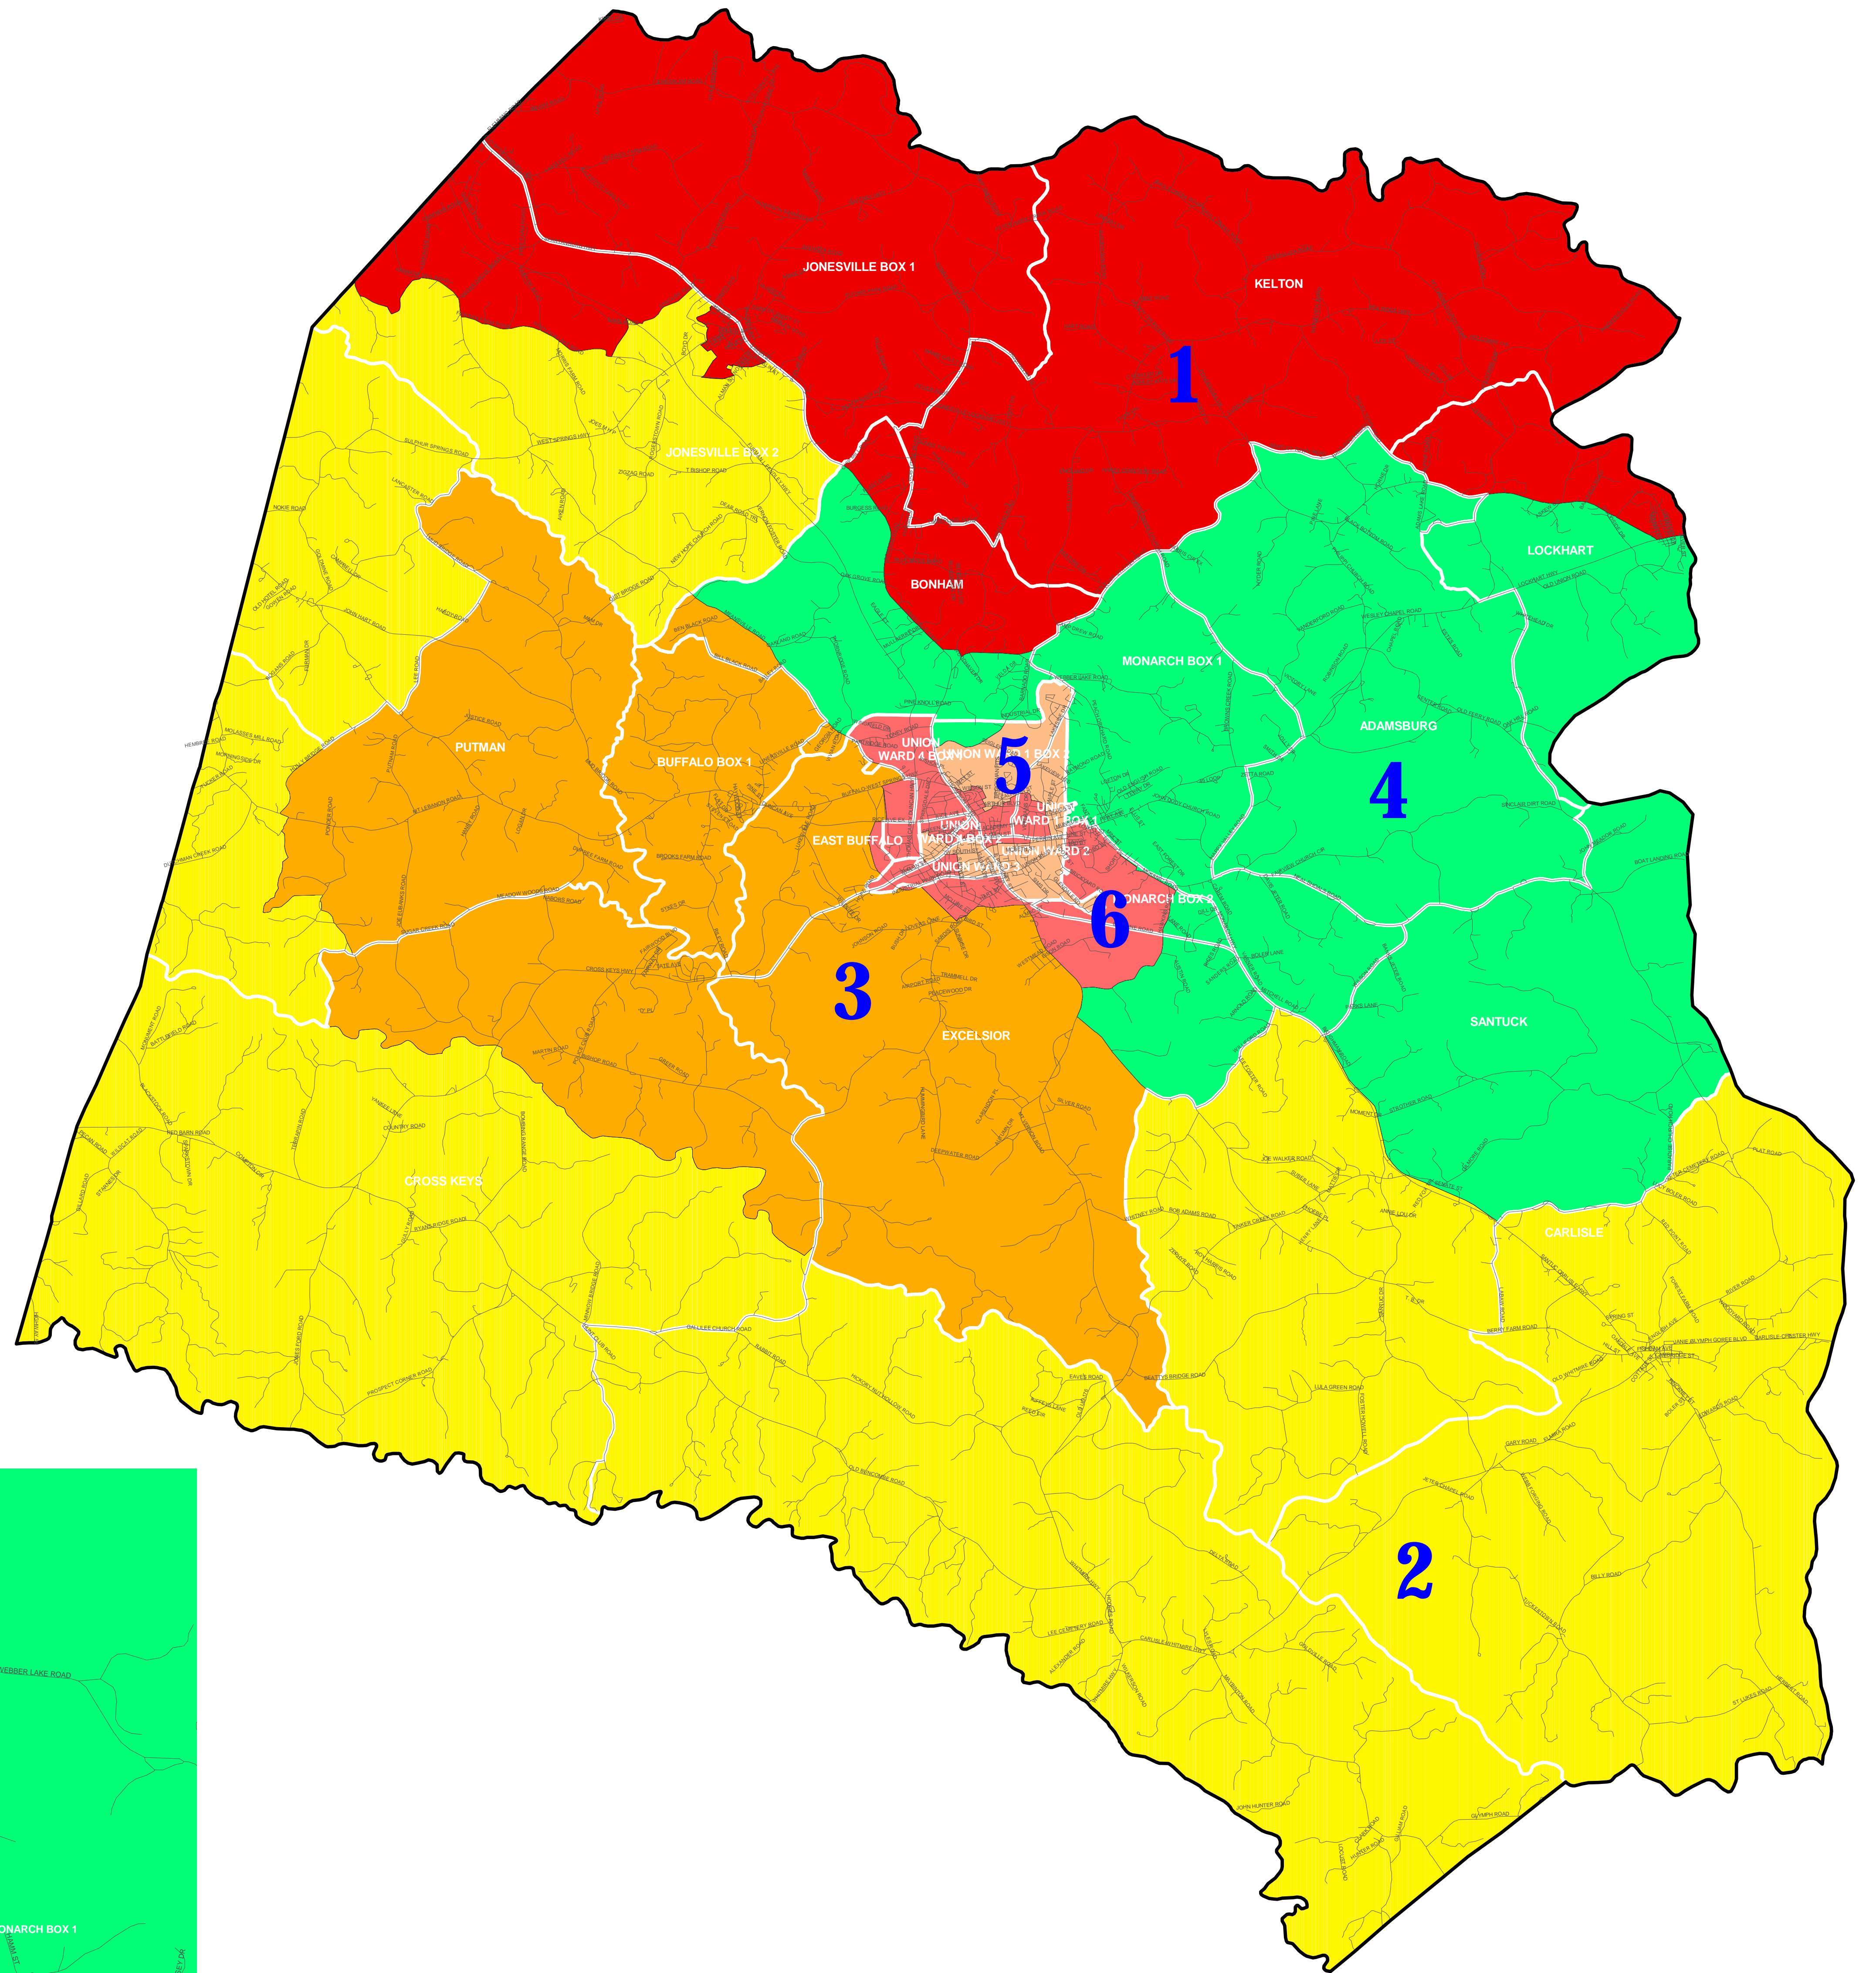

Union County Council Map (*Final Plan)

Counties.shp
 Streets / Roads
 Precincts
District Outline
 1
 2
 3
 4
 5
 6

Pcode	Pname
1	ADAMSBURG
2	BLACK ROCK
3	BONHAM
4	BUFFALO BOX 1
5	CARLISLE
6	CROSS KEYS
7	EAST BUFFALO
8	EXCELSIOR
9	JONESVILLE BOX 1
10	JONESVILLE BOX 2
11	KELTON
12	LOCKHART
13	MONARCH BOX 1
14	MONARCH BOX 2
15	PUTMAN
16	SANTUCK
17	UNION WARD 1 BOX 1
18	UNION WARD 1 BOX 2
19	UNION WARD 2
20	UNION WARD 3
21	UNION WARD 4 BOX 1
22	UNION WARD 4 BOX 2
23	WEST SPRINGS

5 0 5 Miles

*Settlement Plan by John Rouff

SC Budget and Control Board
Office of Research & Statistics
Digital Cartography Section