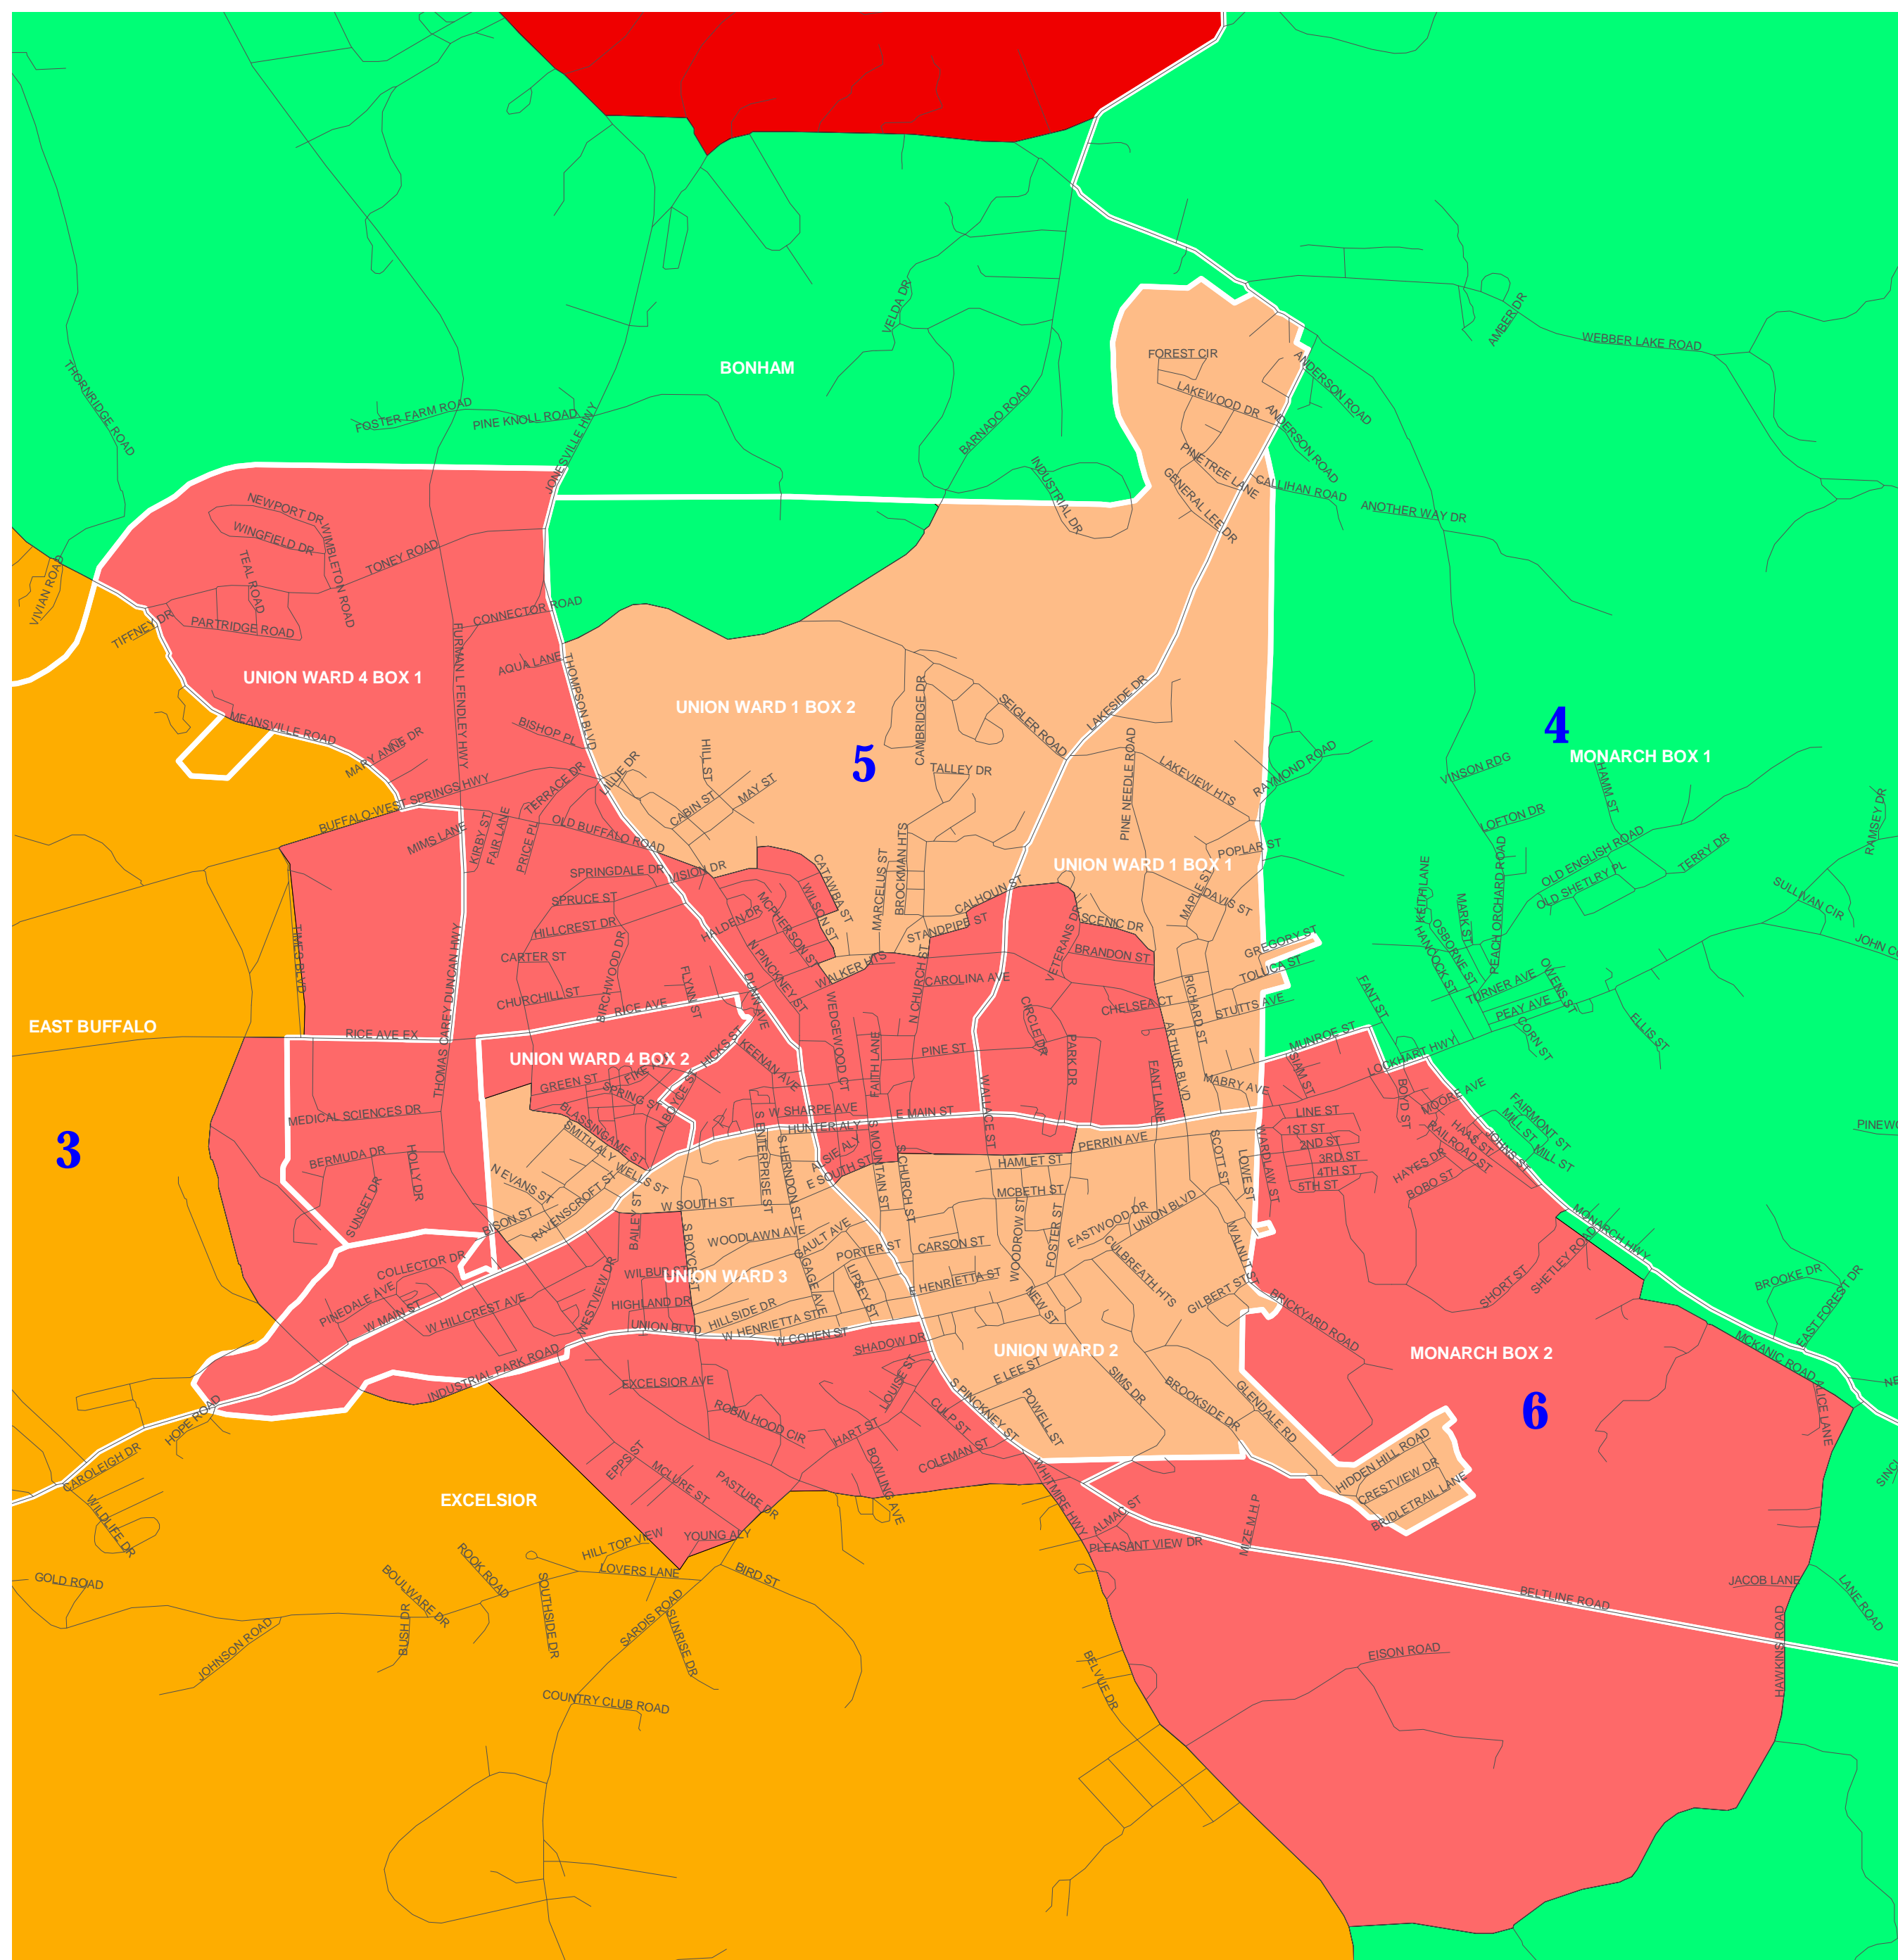

Union County Council Map (*Final Plan)

Counties.shp
 Streets / Roads
 Precincts
District Outline
 1
 2
 3
 4
 5
 6

Pcode	Pname
1	ADAMSBURG
2	BLACK ROCK
3	BONHAM
4	BUFFALO BOX 1
5	CARLISLE
6	CROSS KEYS
7	EAST BUFFALO
8	EXCELSIOR
9	JONESVILLE BOX 1
10	JONESVILLE BOX 2
11	KELTON
12	LOCKHART
13	MONARCH BOX 1
14	MONARCH BOX 2
15	PUTMAN
16	SANTUCK
17	UNION WARD 1 BOX 1
18	UNION WARD 1 BOX 2
19	UNION WARD 2
20	UNION WARD 3
21	UNION WARD 4 BOX 1
22	UNION WARD 4 BOX 2
23	WEST SPRINGS

5 0 5 Miles

*Settlement Plan by John Rouff

SC Budget and Control Board
Office of Research & Statistics
Digital Cartography Section